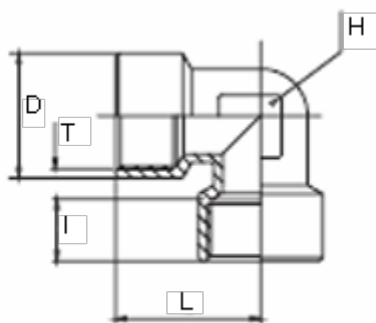

Data Sheet

Article number: 5891200TR18

Description: Elbow sleeve 1200TR
G1/8"

Measures

$d = 13.5$

$H = 10$

$L = 20.5$

$I = 8.0$

$T = 1/8"$